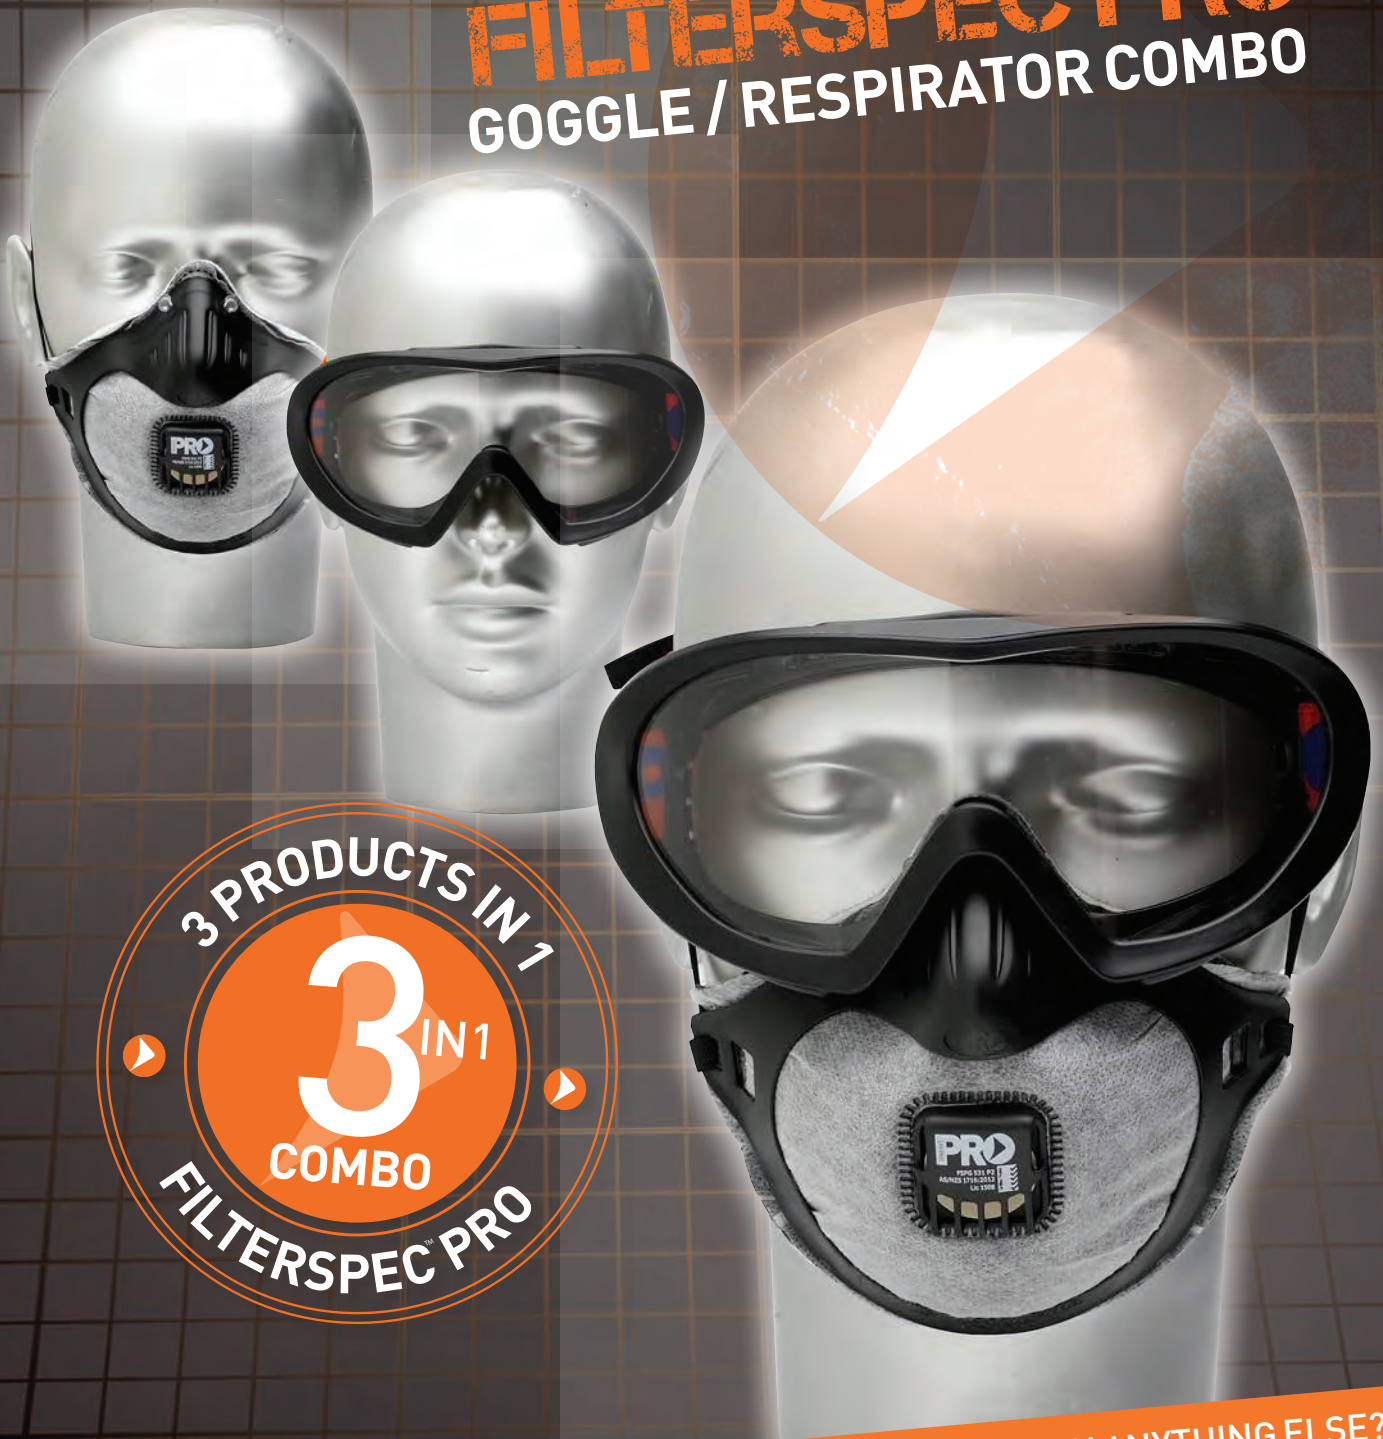

FILTERSPECTM PRO

GOGGLE / RESPIRATOR COMBO

WHY WOULD YOU WANT YOUR WORKFORCE IN ANYTHING ELSE?

Scan your SmartPhone here to see the entire ProChoice range

EYEWEAR PROTECTION

SAFE AS.

The FilterSpec™ Pro Goggle / Mask Combo, enhances fit, breathing resistance and filtration efficiency due to the optimal seal created, which cannot be duplicated when used as an individual goggle and respirator.

Pack includes black holder, 3 filters and goggle with Clear HC & Anti-FogLens.

▶ FEATURES AND BENEFITS

FSPG

FilterSpec™ Pro Goggle / Mask Combo

- Optimal Fit, Breathing Resistance and Filtration
- Minimizes Lens Fogging due to seal created
- Fully adjustable strap to achieve the optimal fit & comfort

Goggle

- Certified to AS/NZS1337.1:2010
- Anti-Fog, Anti-Scratch, Medium Impact Protection Lens
- Fully adjustable strap to achieve the optimal fit & comfort
- Can be worn over most prescription eyewear
- 5.5 base curve, one piece lens offers unobstructed viewing

Mask

- Protects against nuisance-level organic vapours in addition to P2 rating
- Moulded nosepiece for close fit
- QuickLock straps for easy fit and release
- Exhalation ProValve for extra airflow

AS/NZS 1337.1:2010
ID No 3543